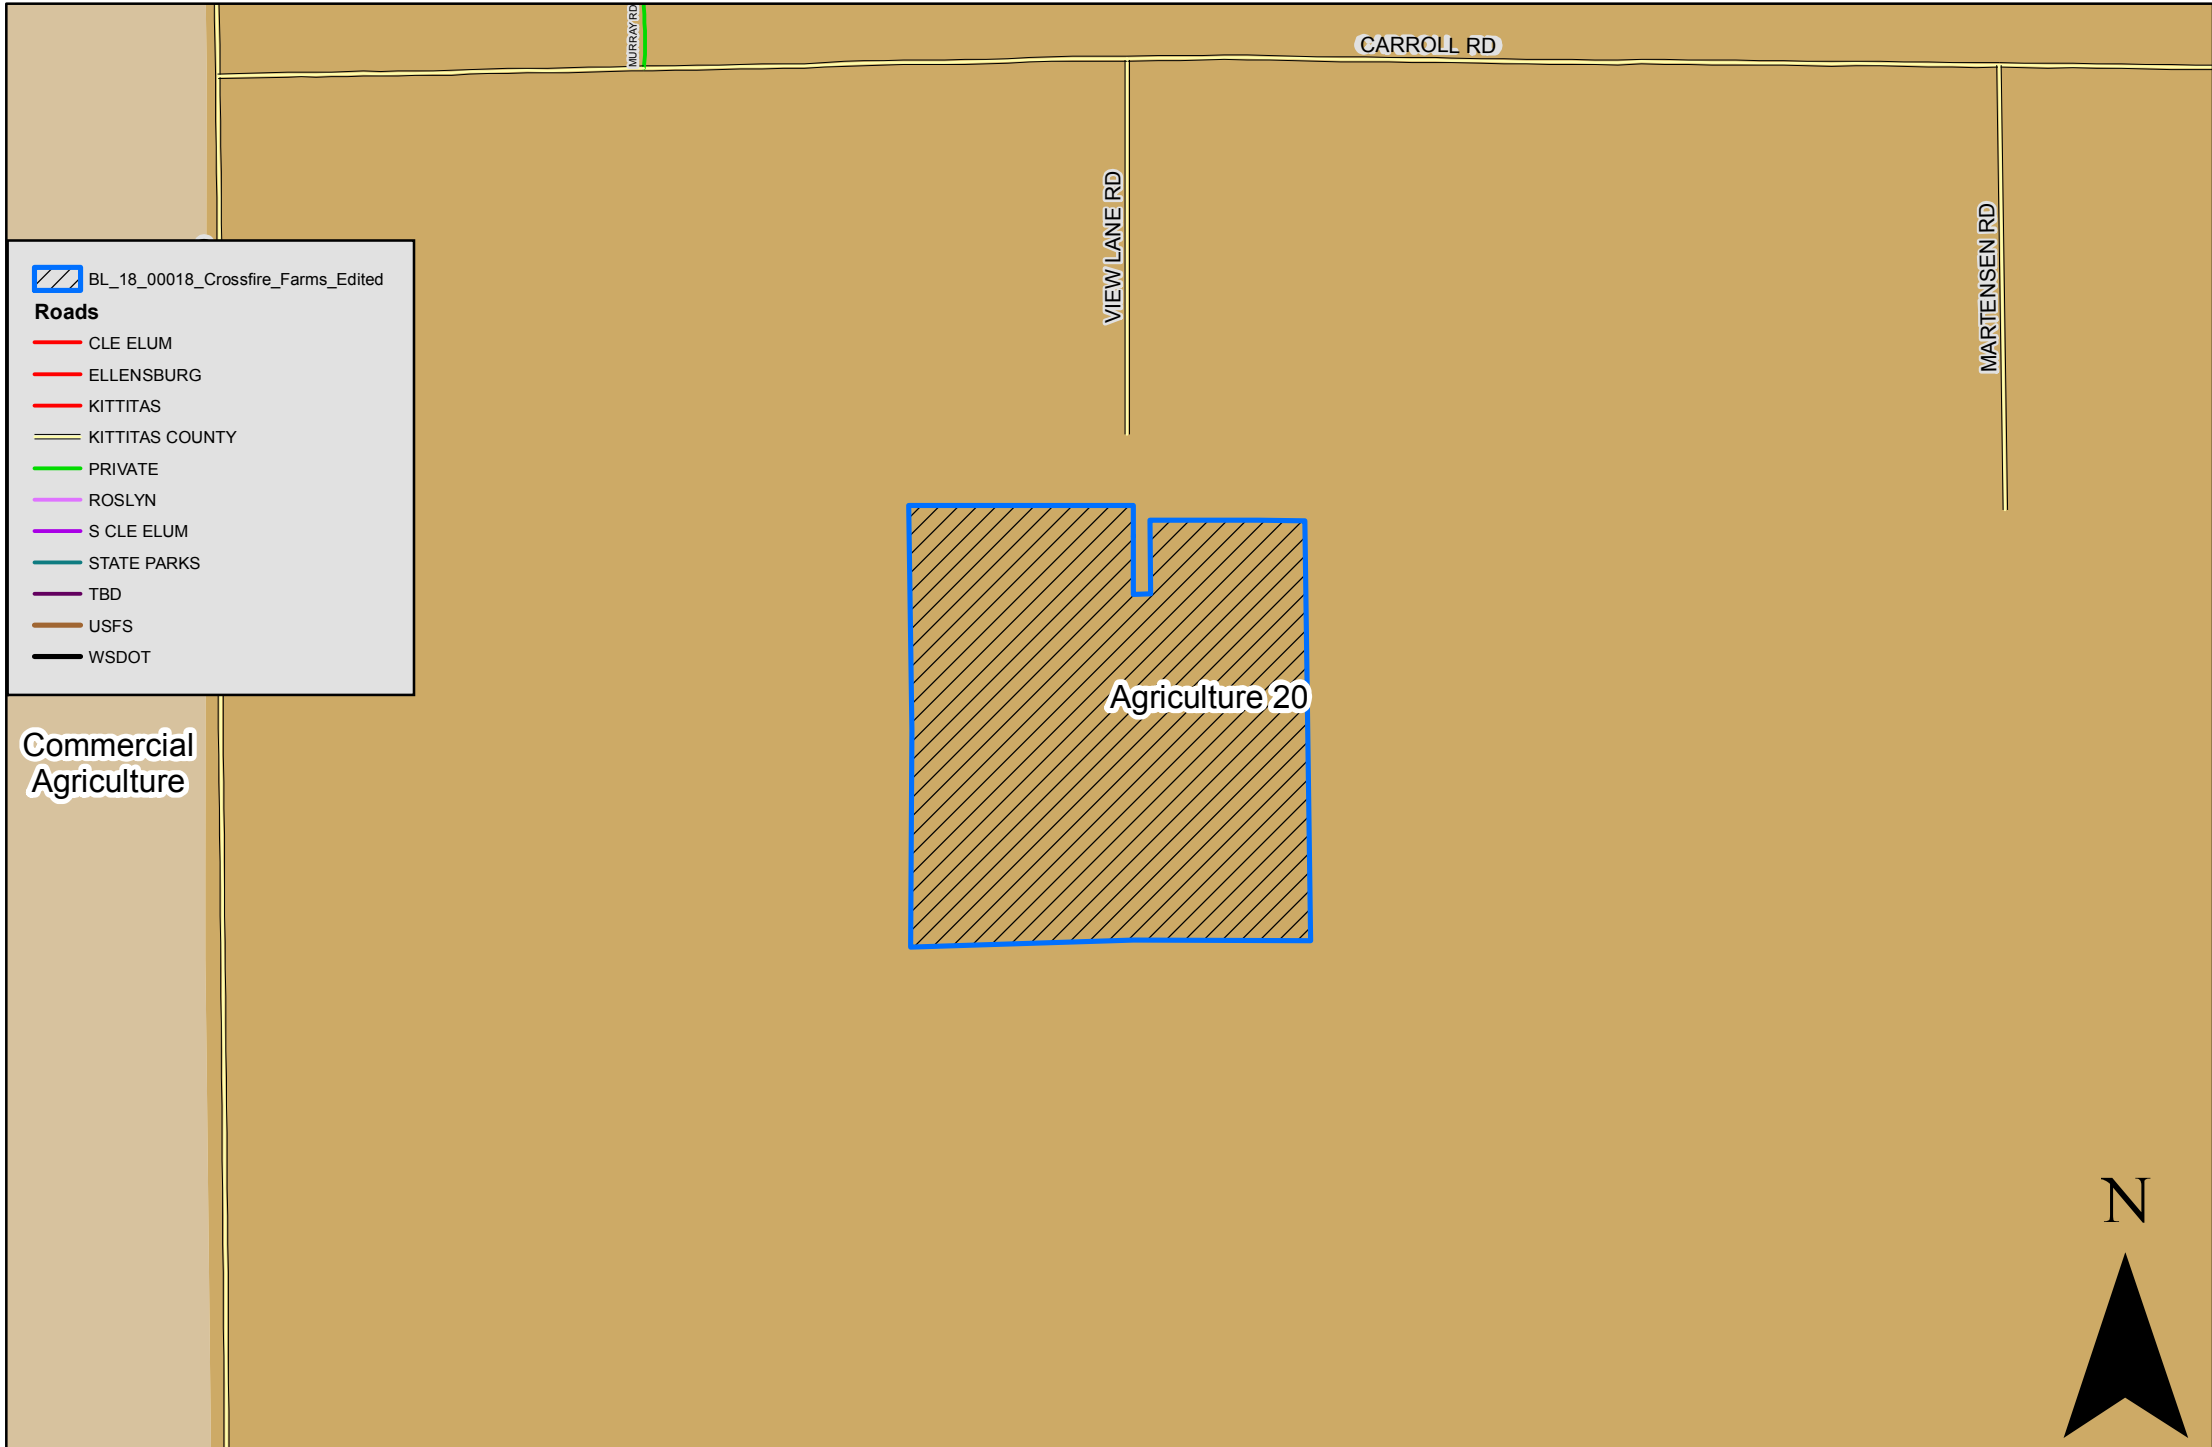

# BL-18-0015 Crossfire Farms

Commercial  
Agriculture

Agriculture 20

N

1:7,000

Zoning